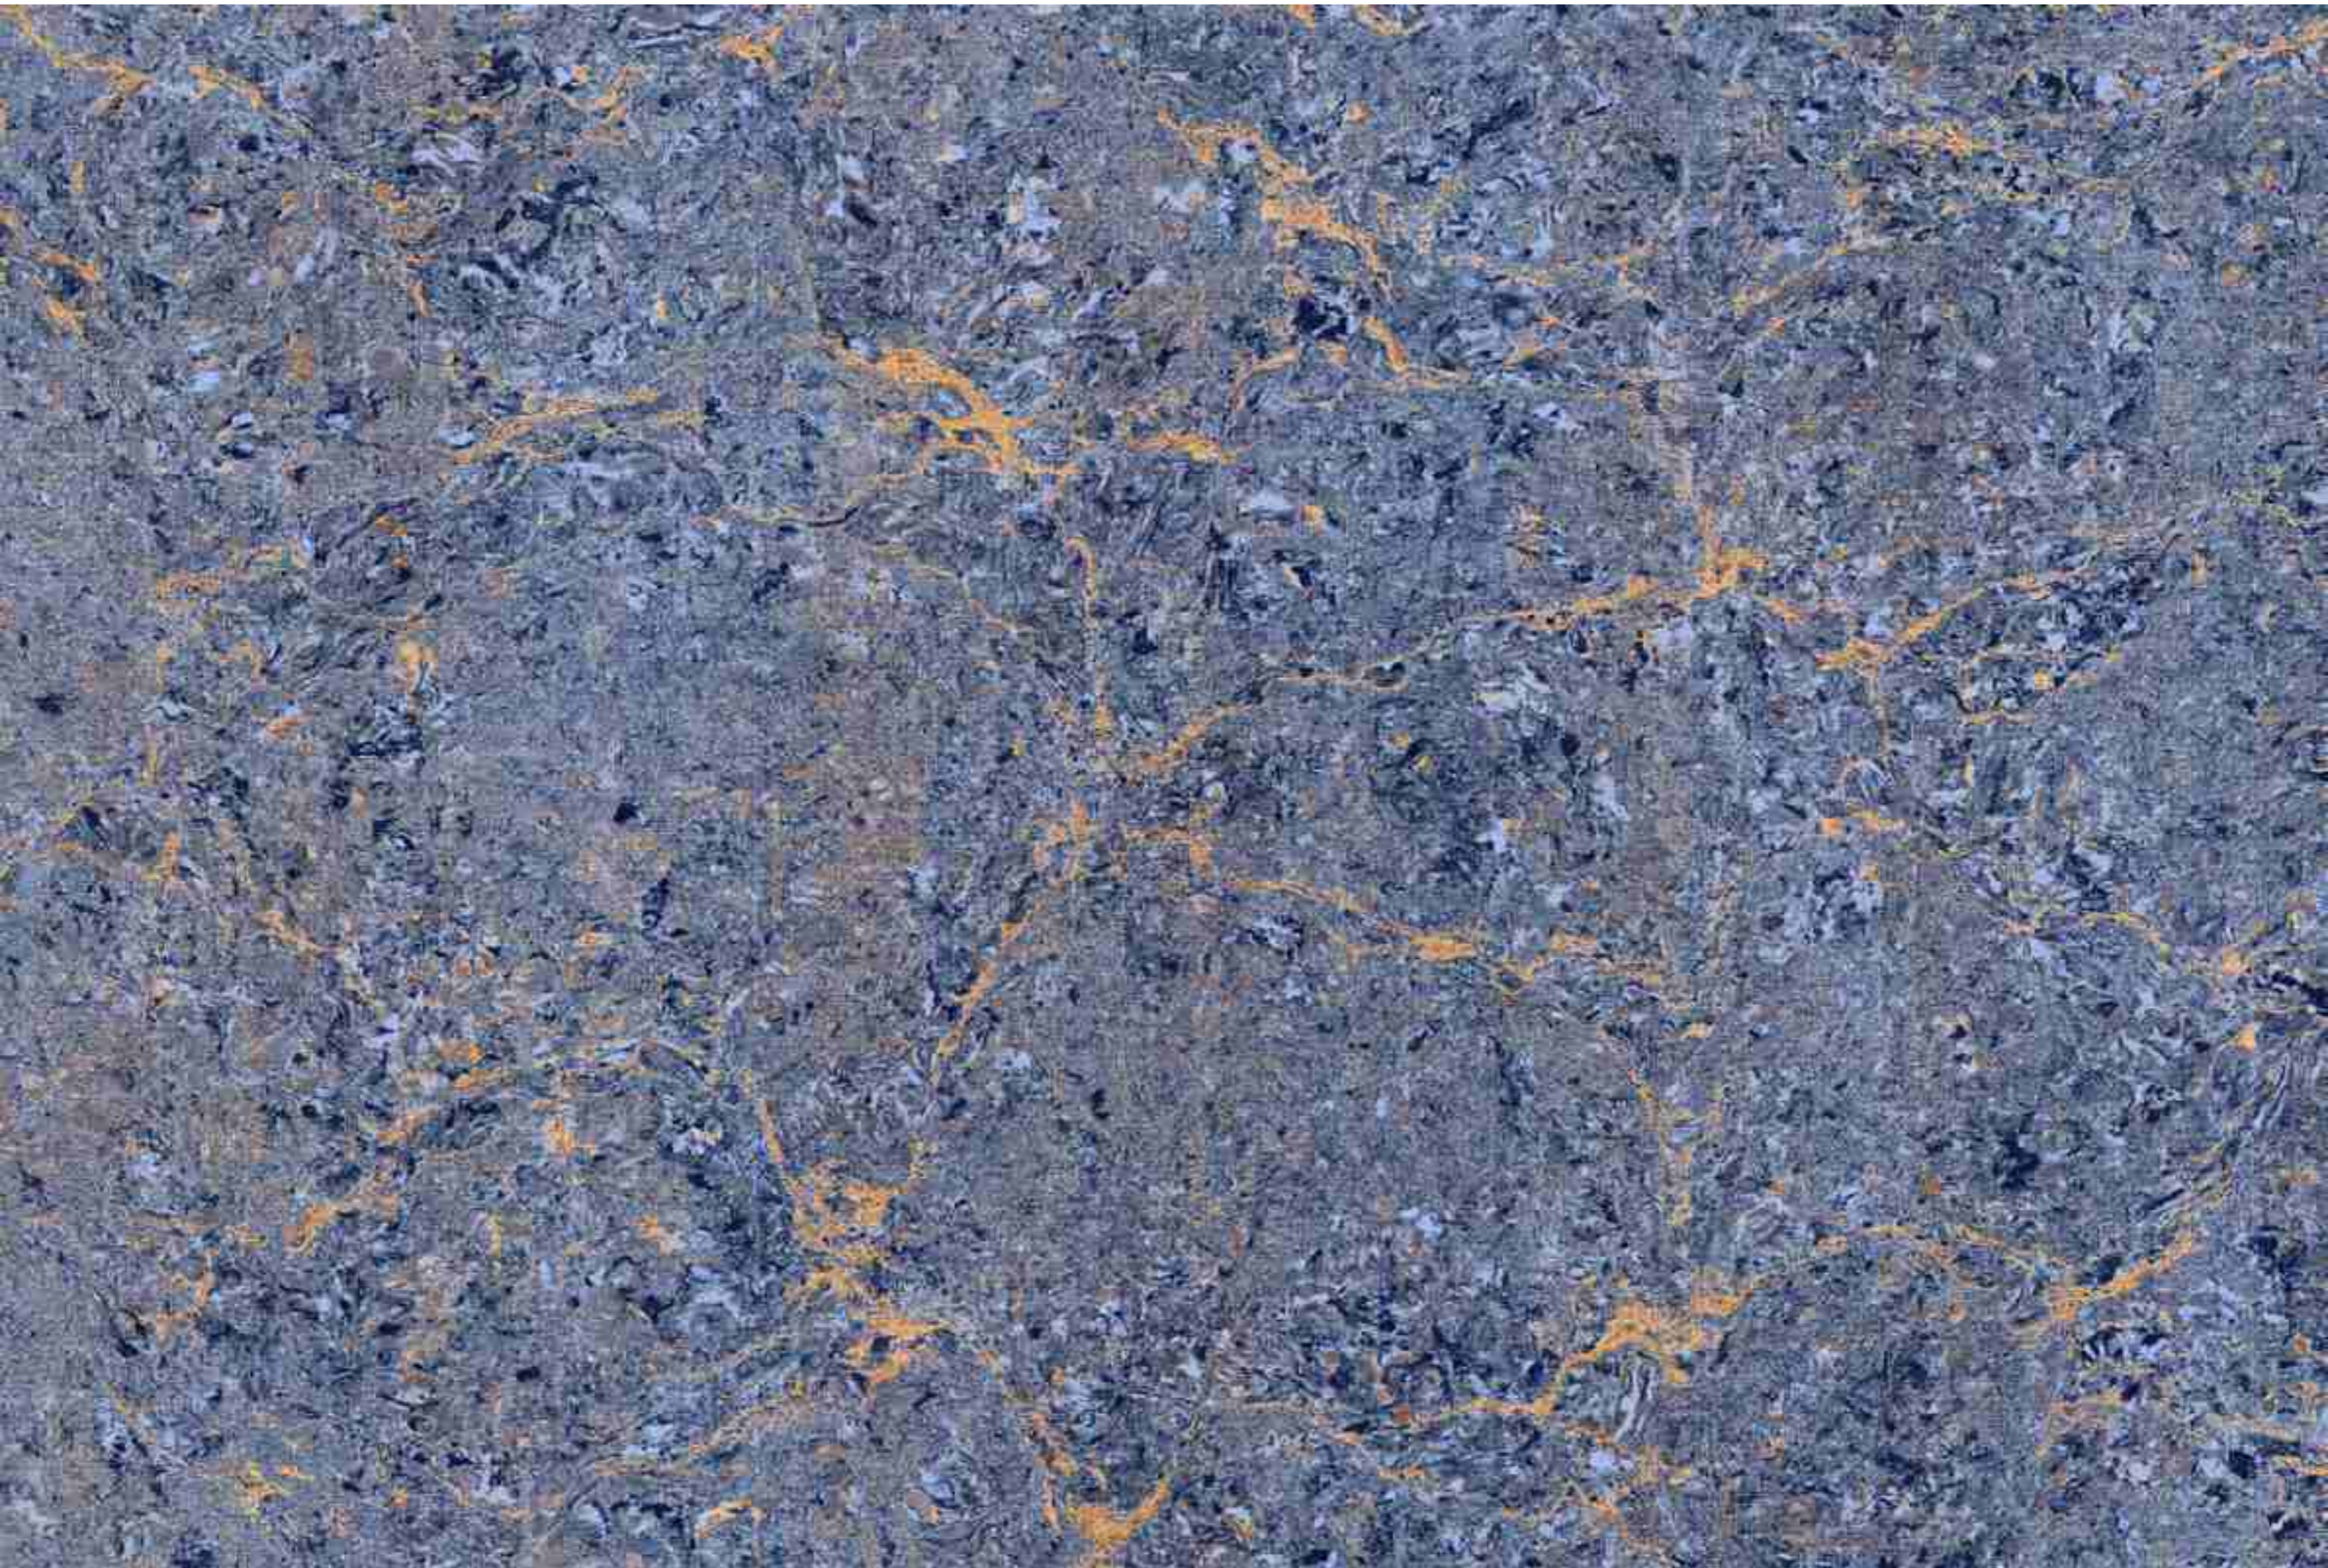

DC DARK

DARK EMULATION DRAMA

Model

DC-214

Finish /
Glossy Polished

Colour /
Dark

Design /
Double Charge

**600X
600MM**