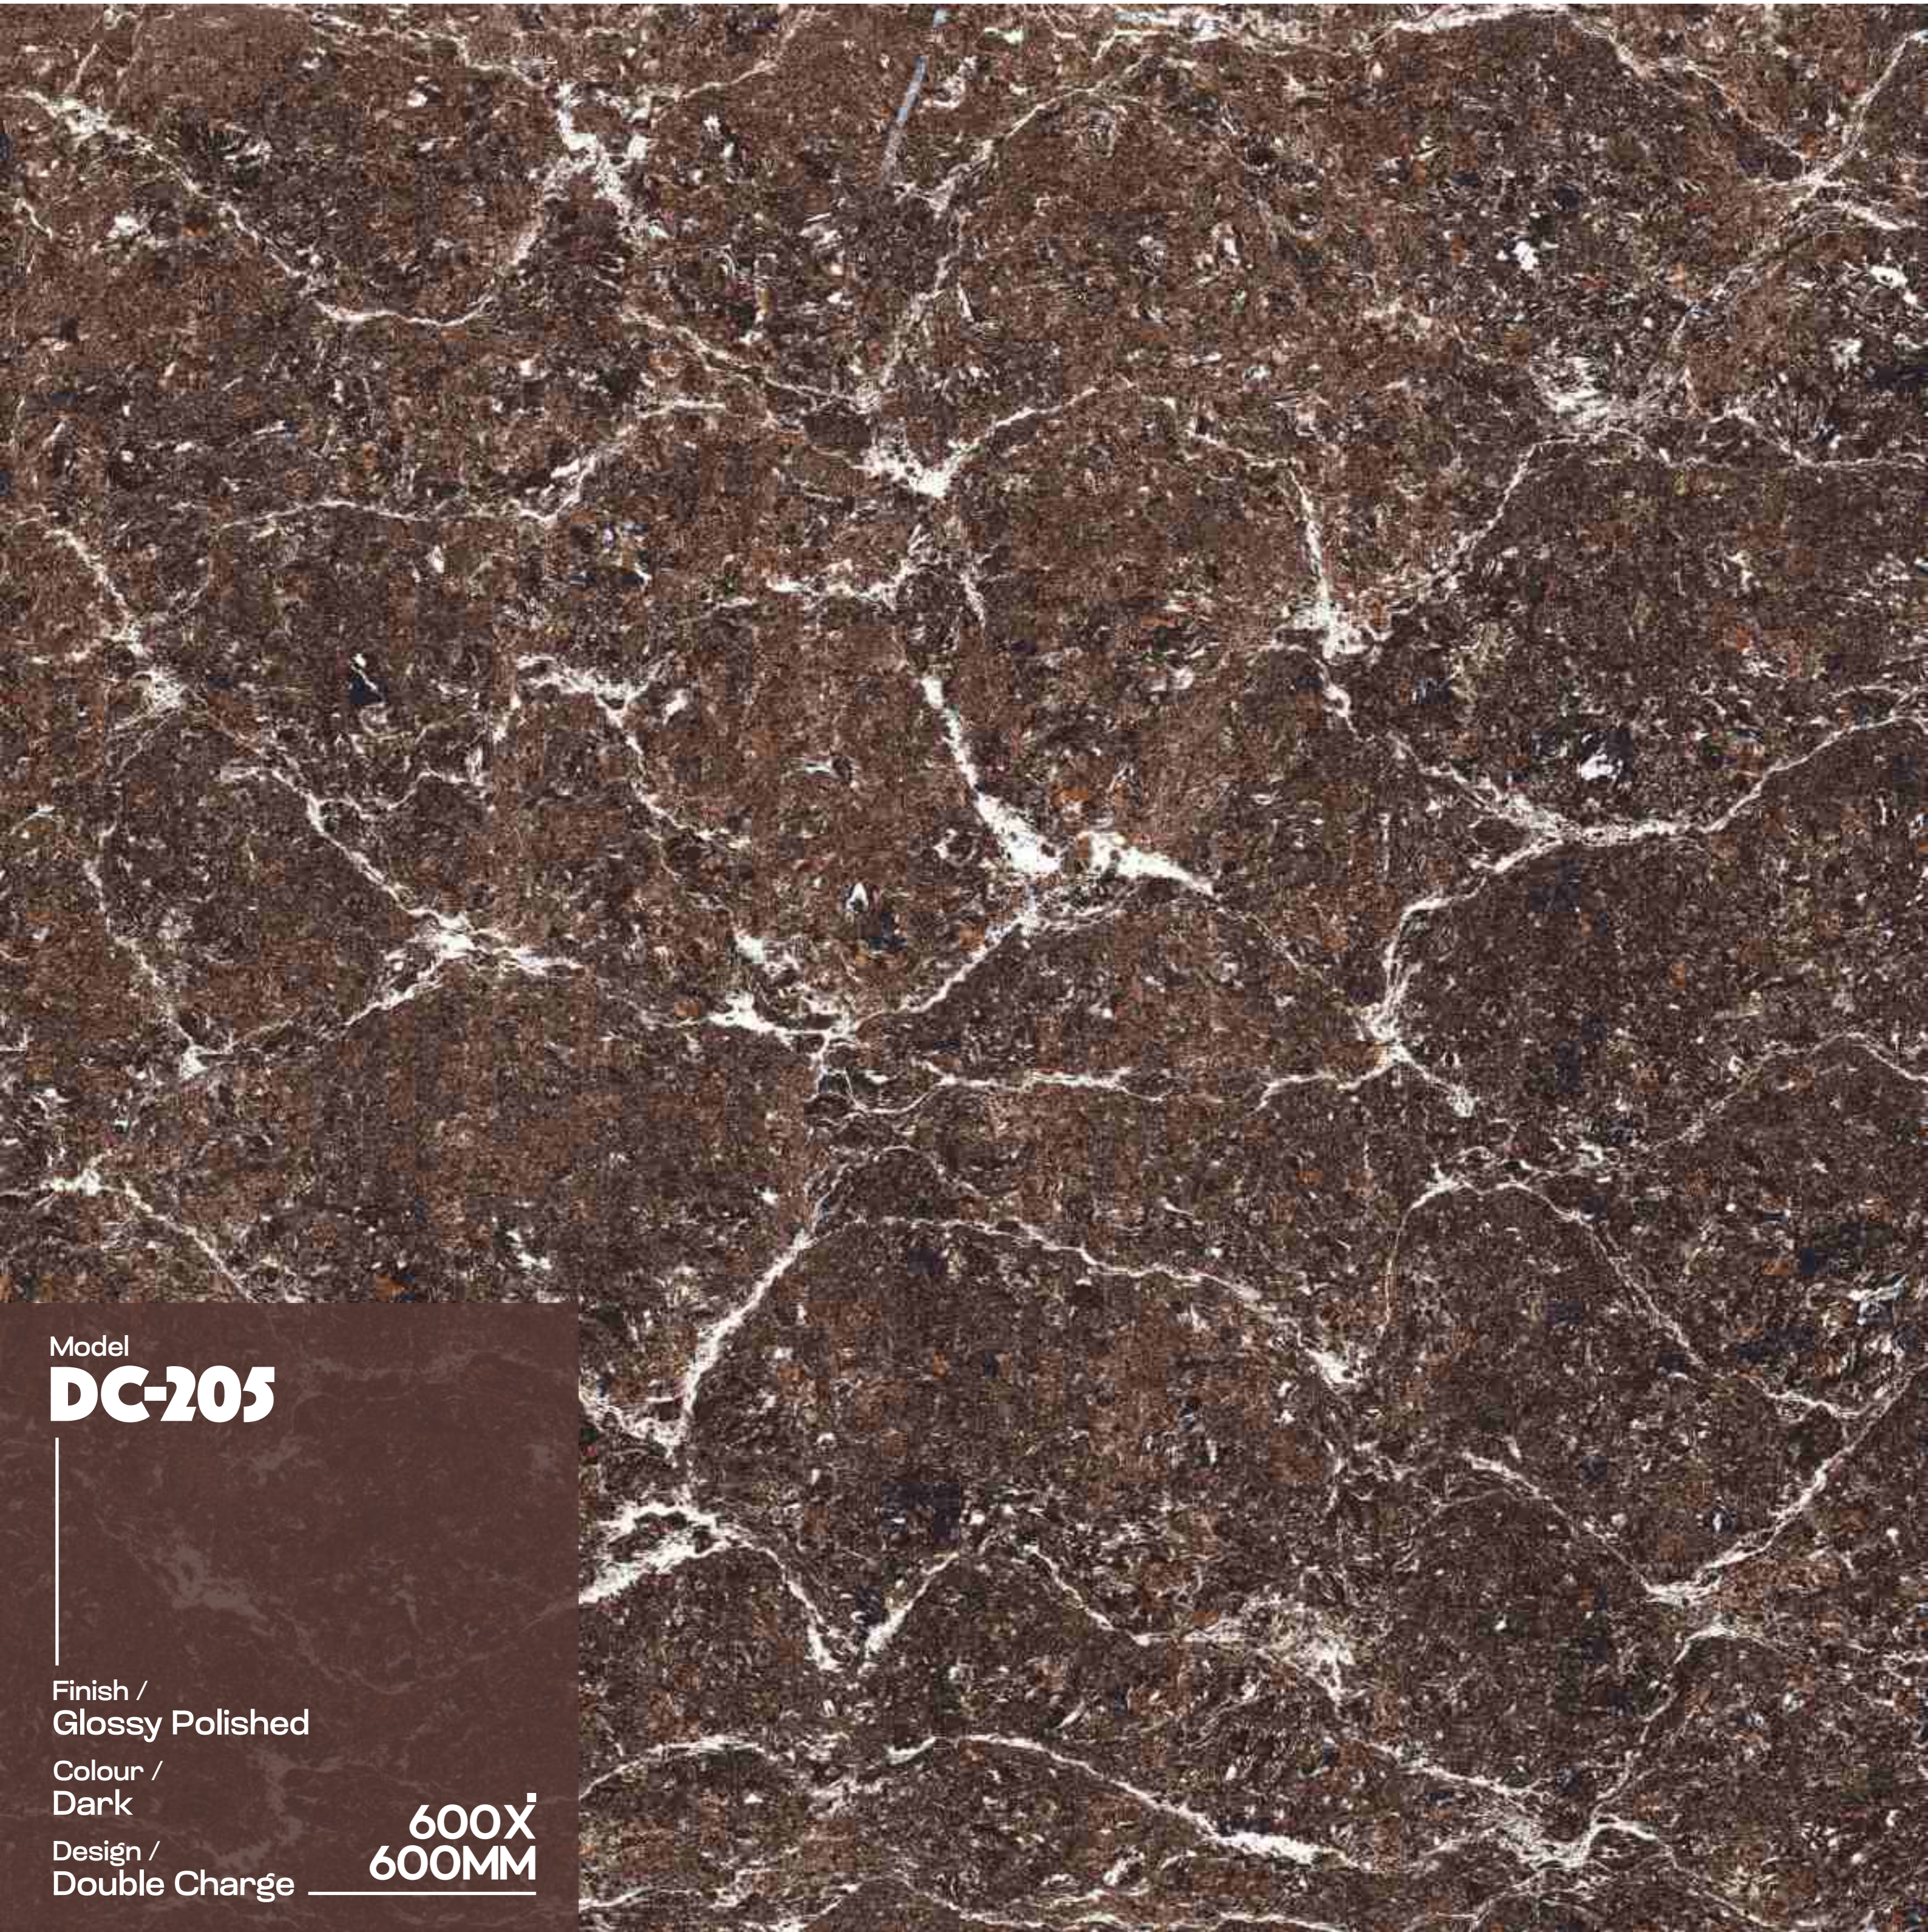

DC DARK

DARK EMULATION DRAMA

Model

DC-205

Finish /
Glossy Polished

Colour /
Dark

Design /
Double Charge

**600X
600MM**