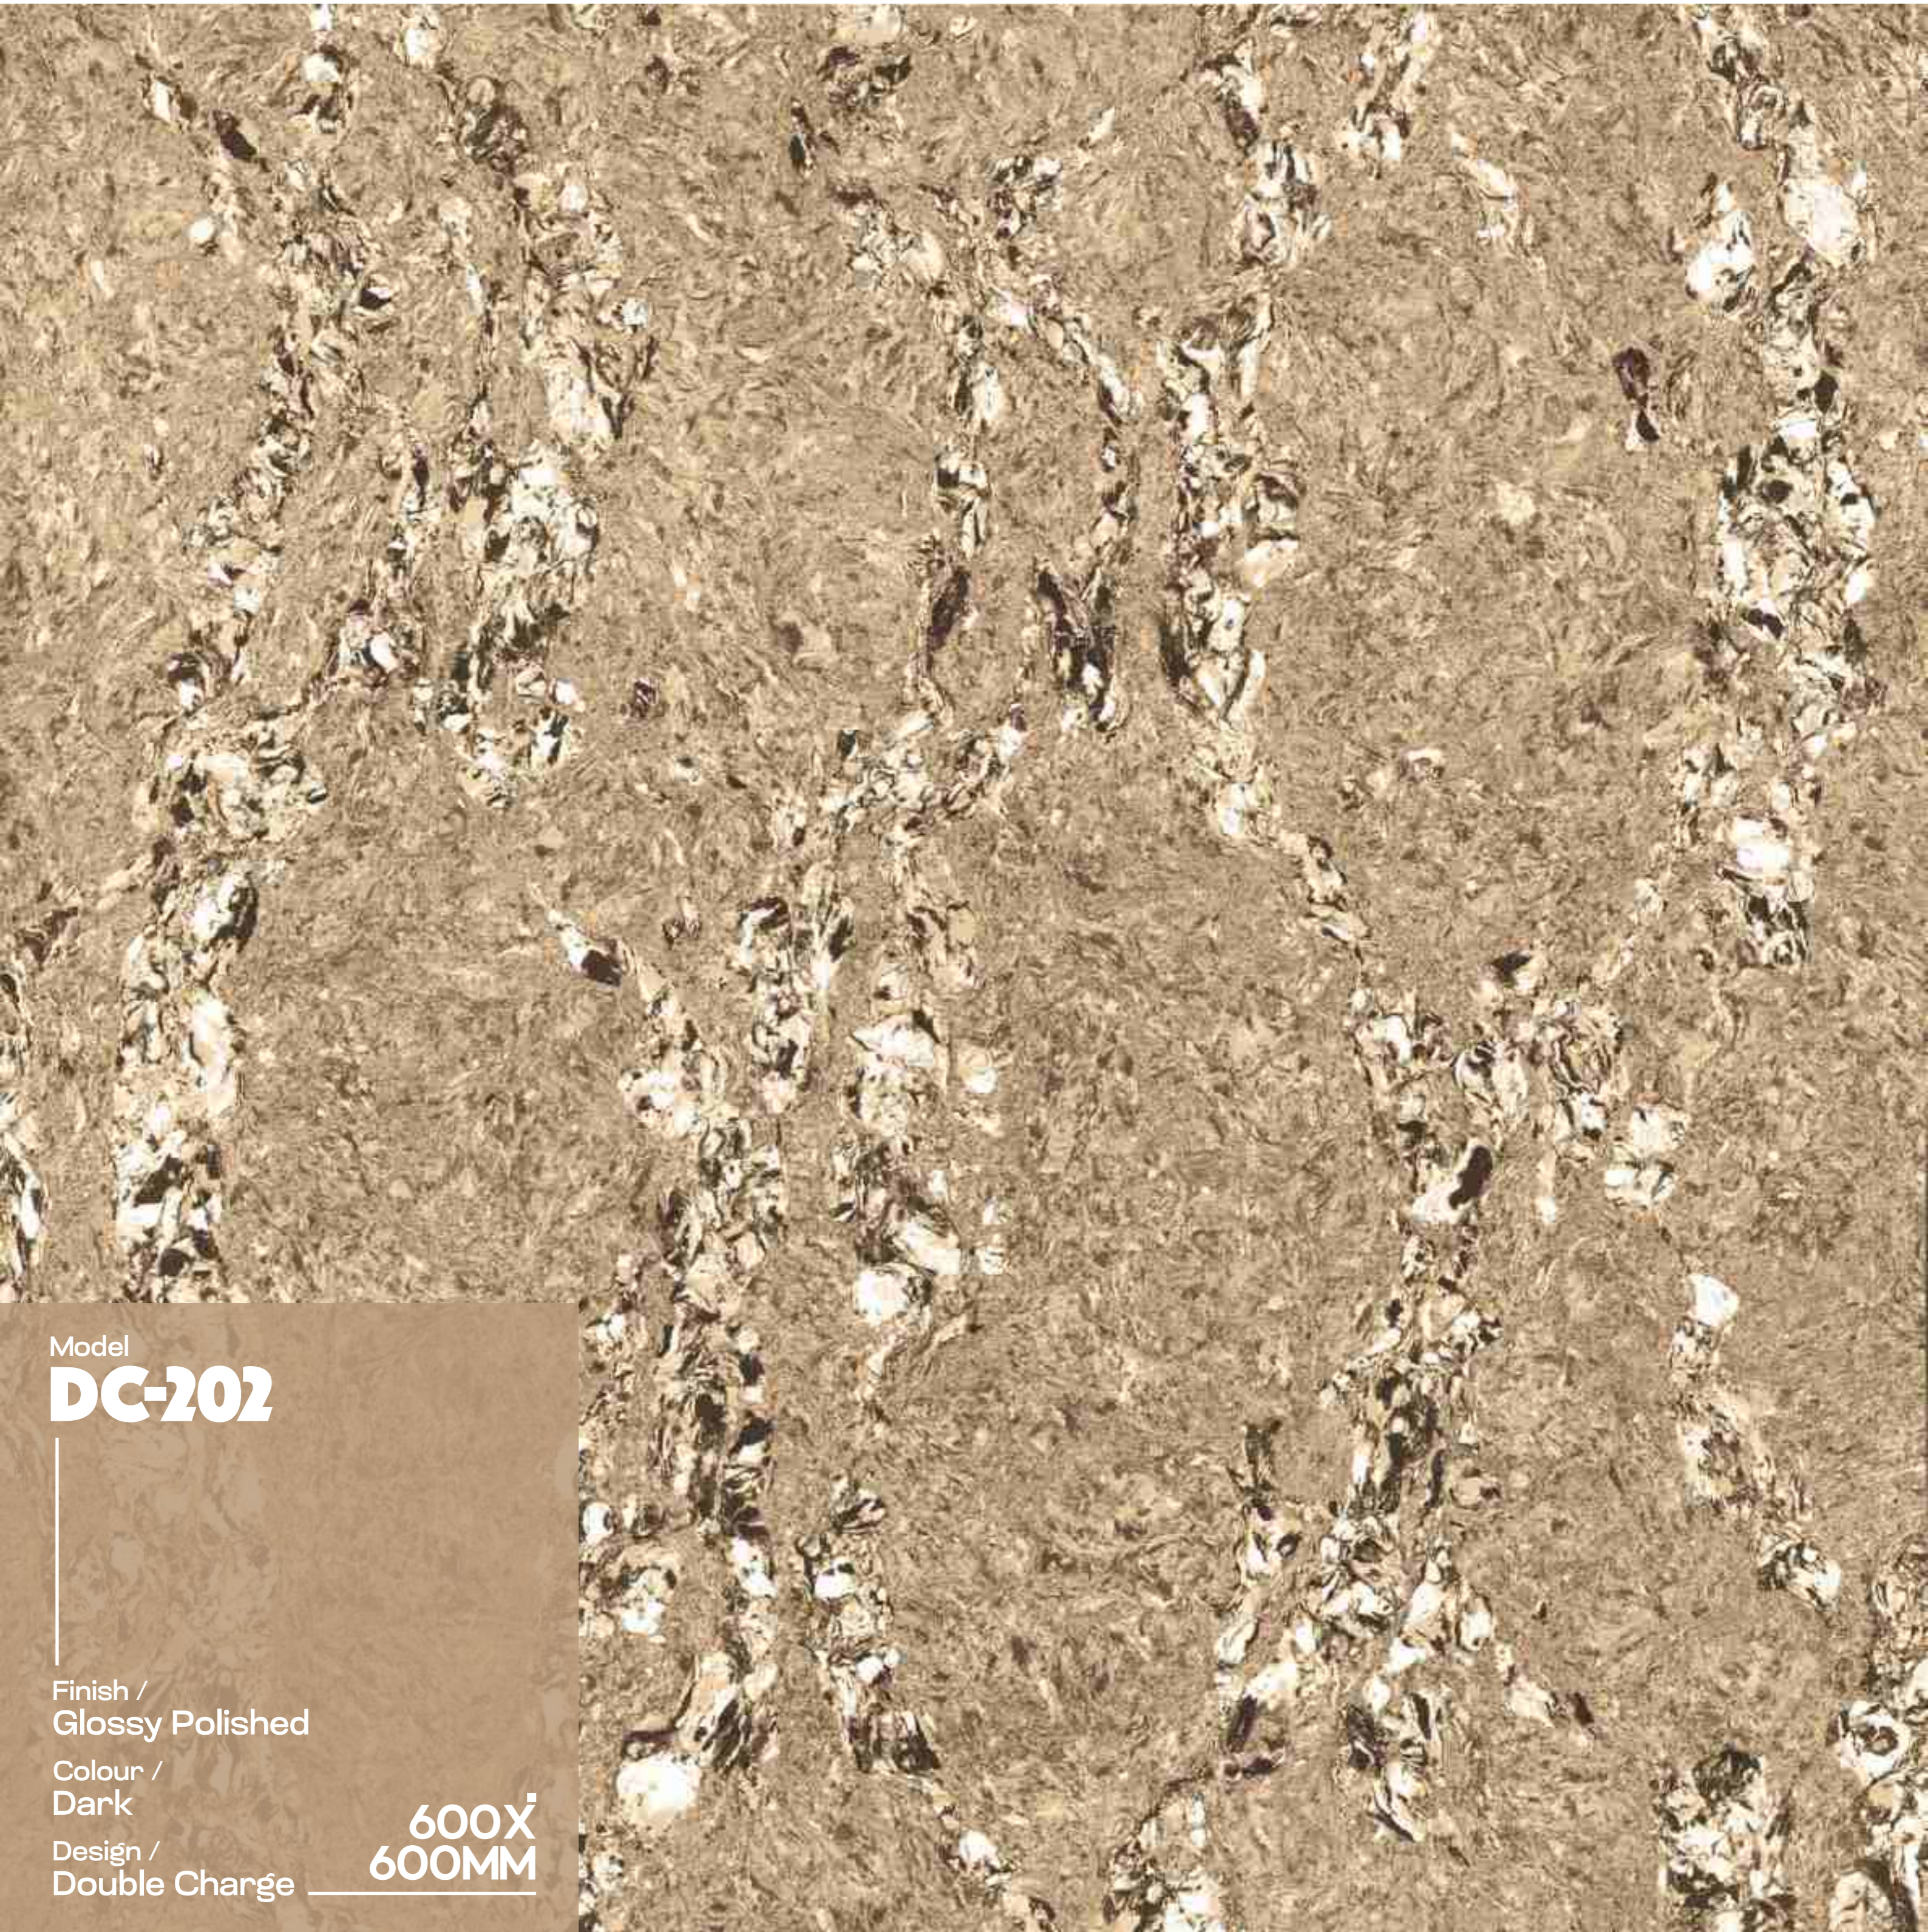

DC DARK

DARK EMULATION DRAMA

Model

DC-202

Finish /
Glossy Polished

Colour /
Dark

Design /
Double Charge

600X
600MM