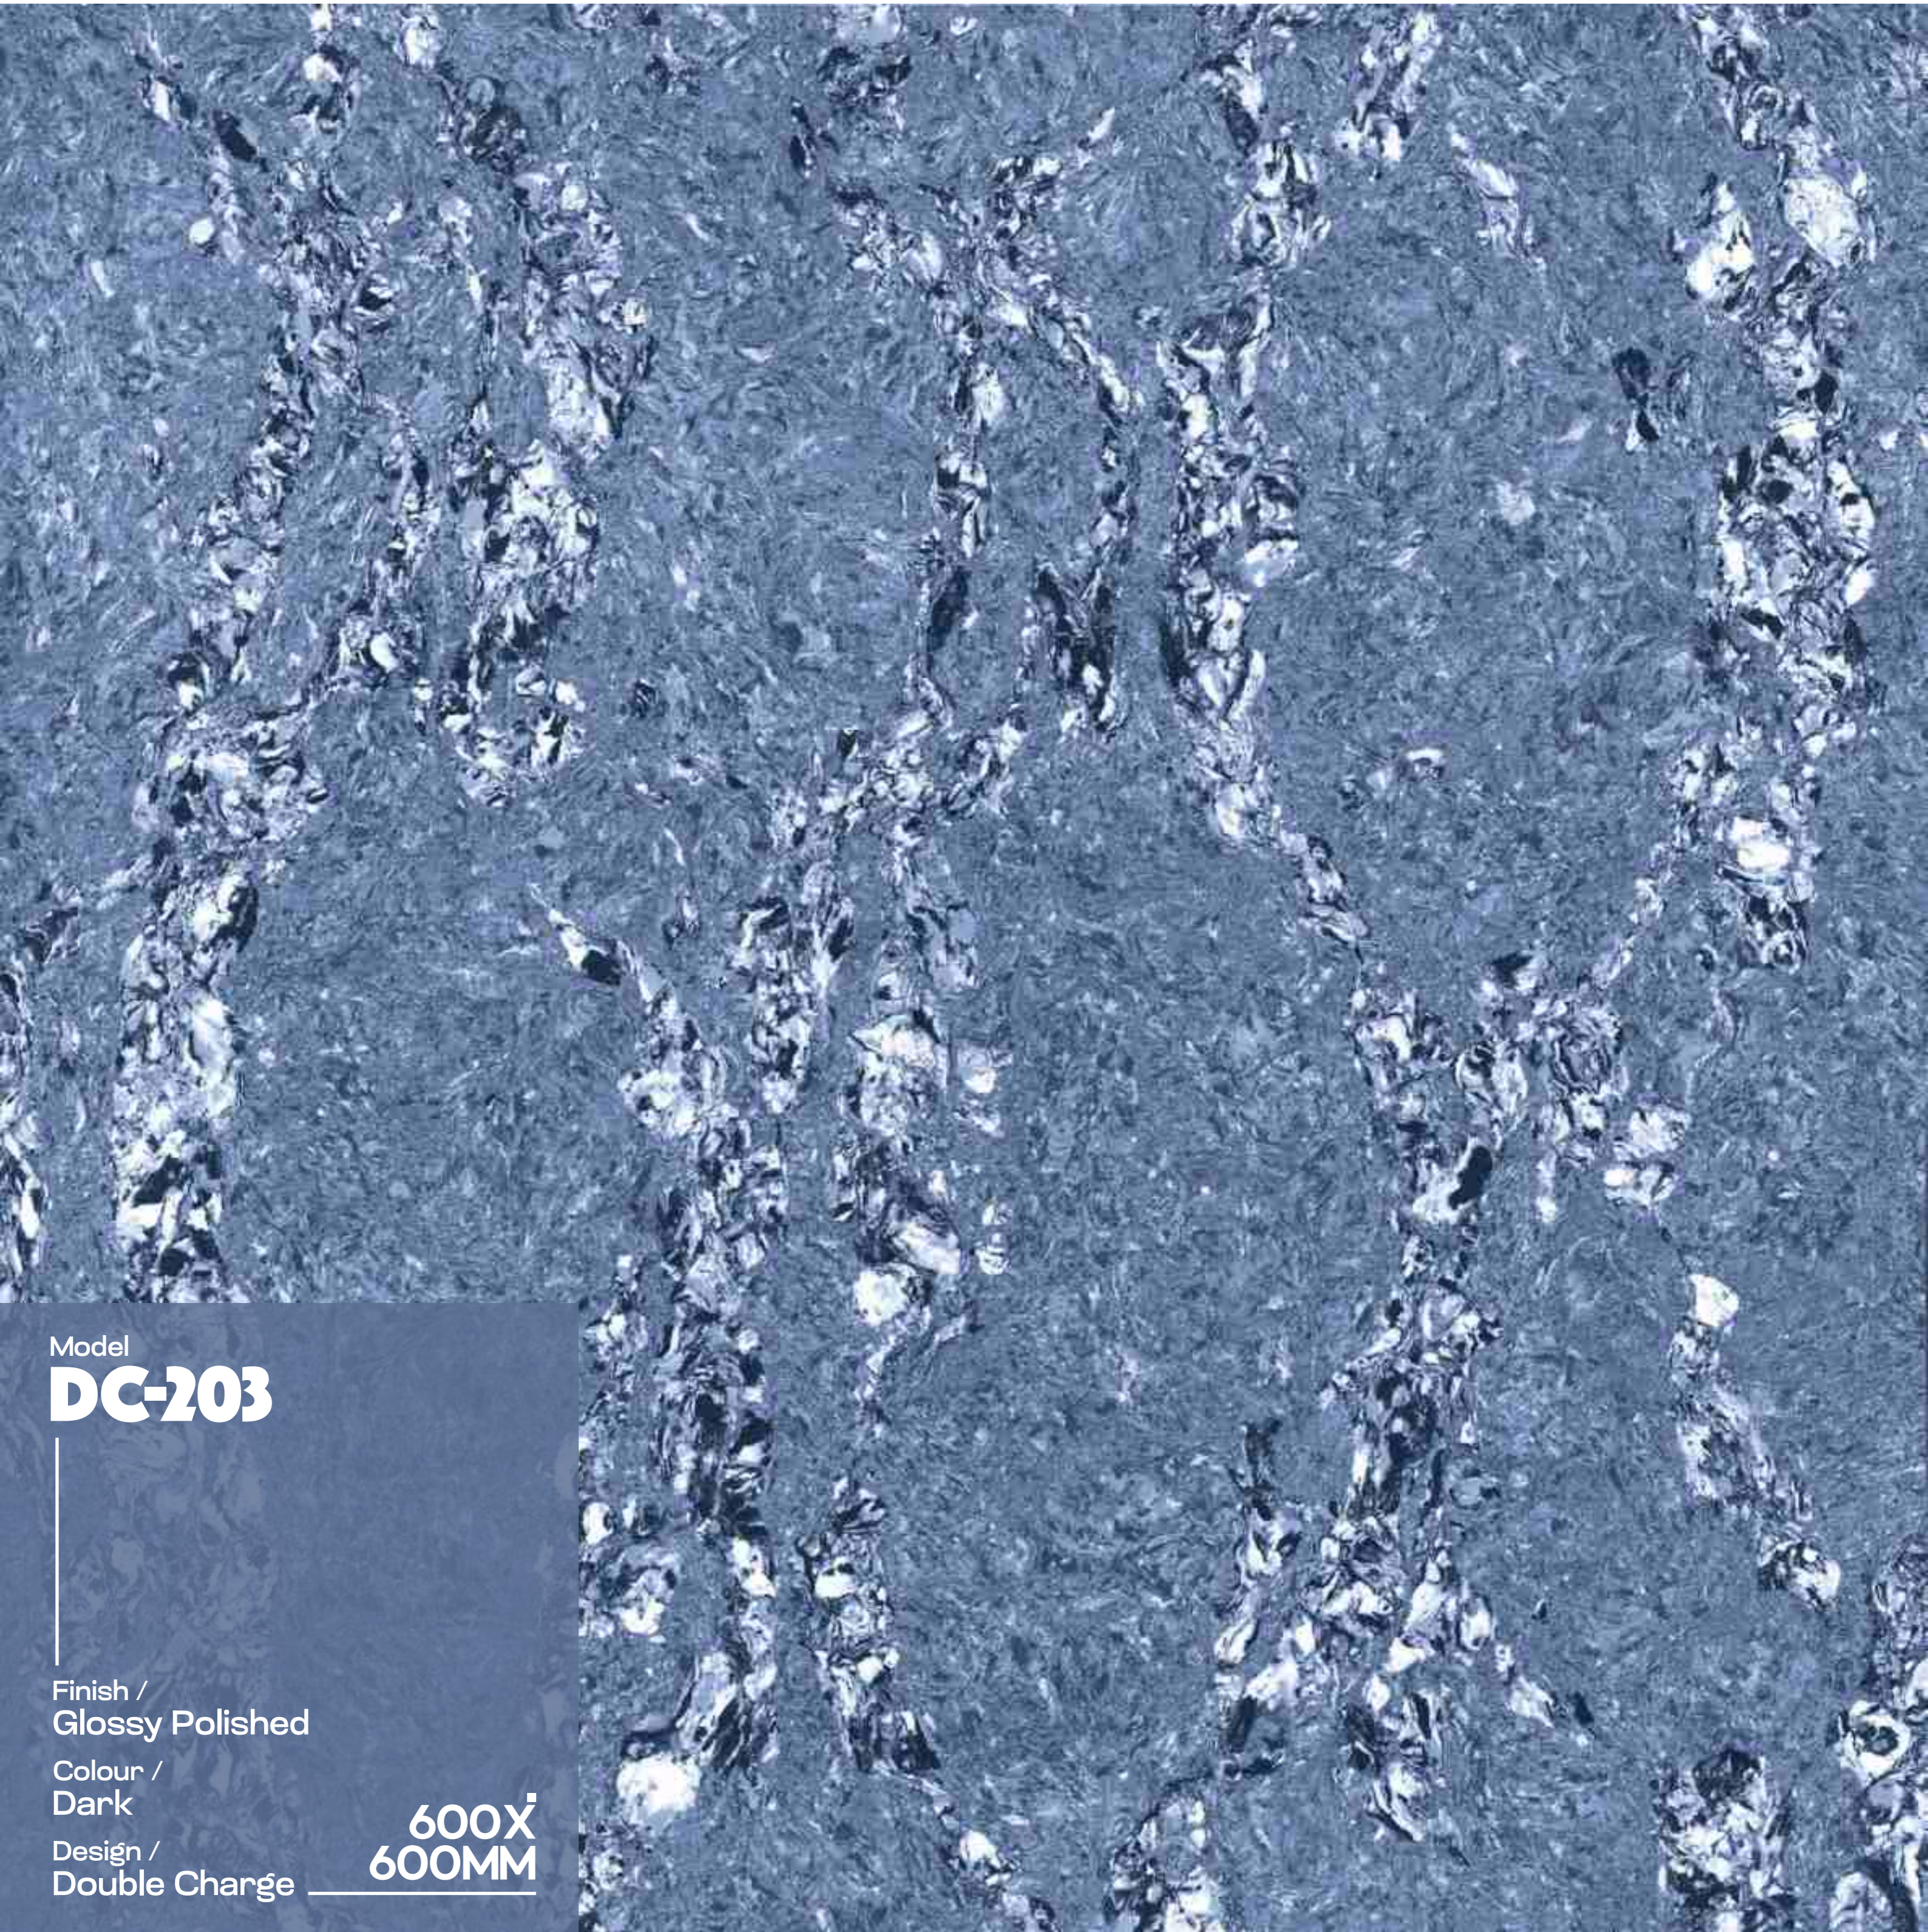

DC DARK

DARK EMULATION DRAMA

Model

DC-203

Finish /
Glossy Polished

Colour /
Dark

Design /
Double Charge

600X
600MM