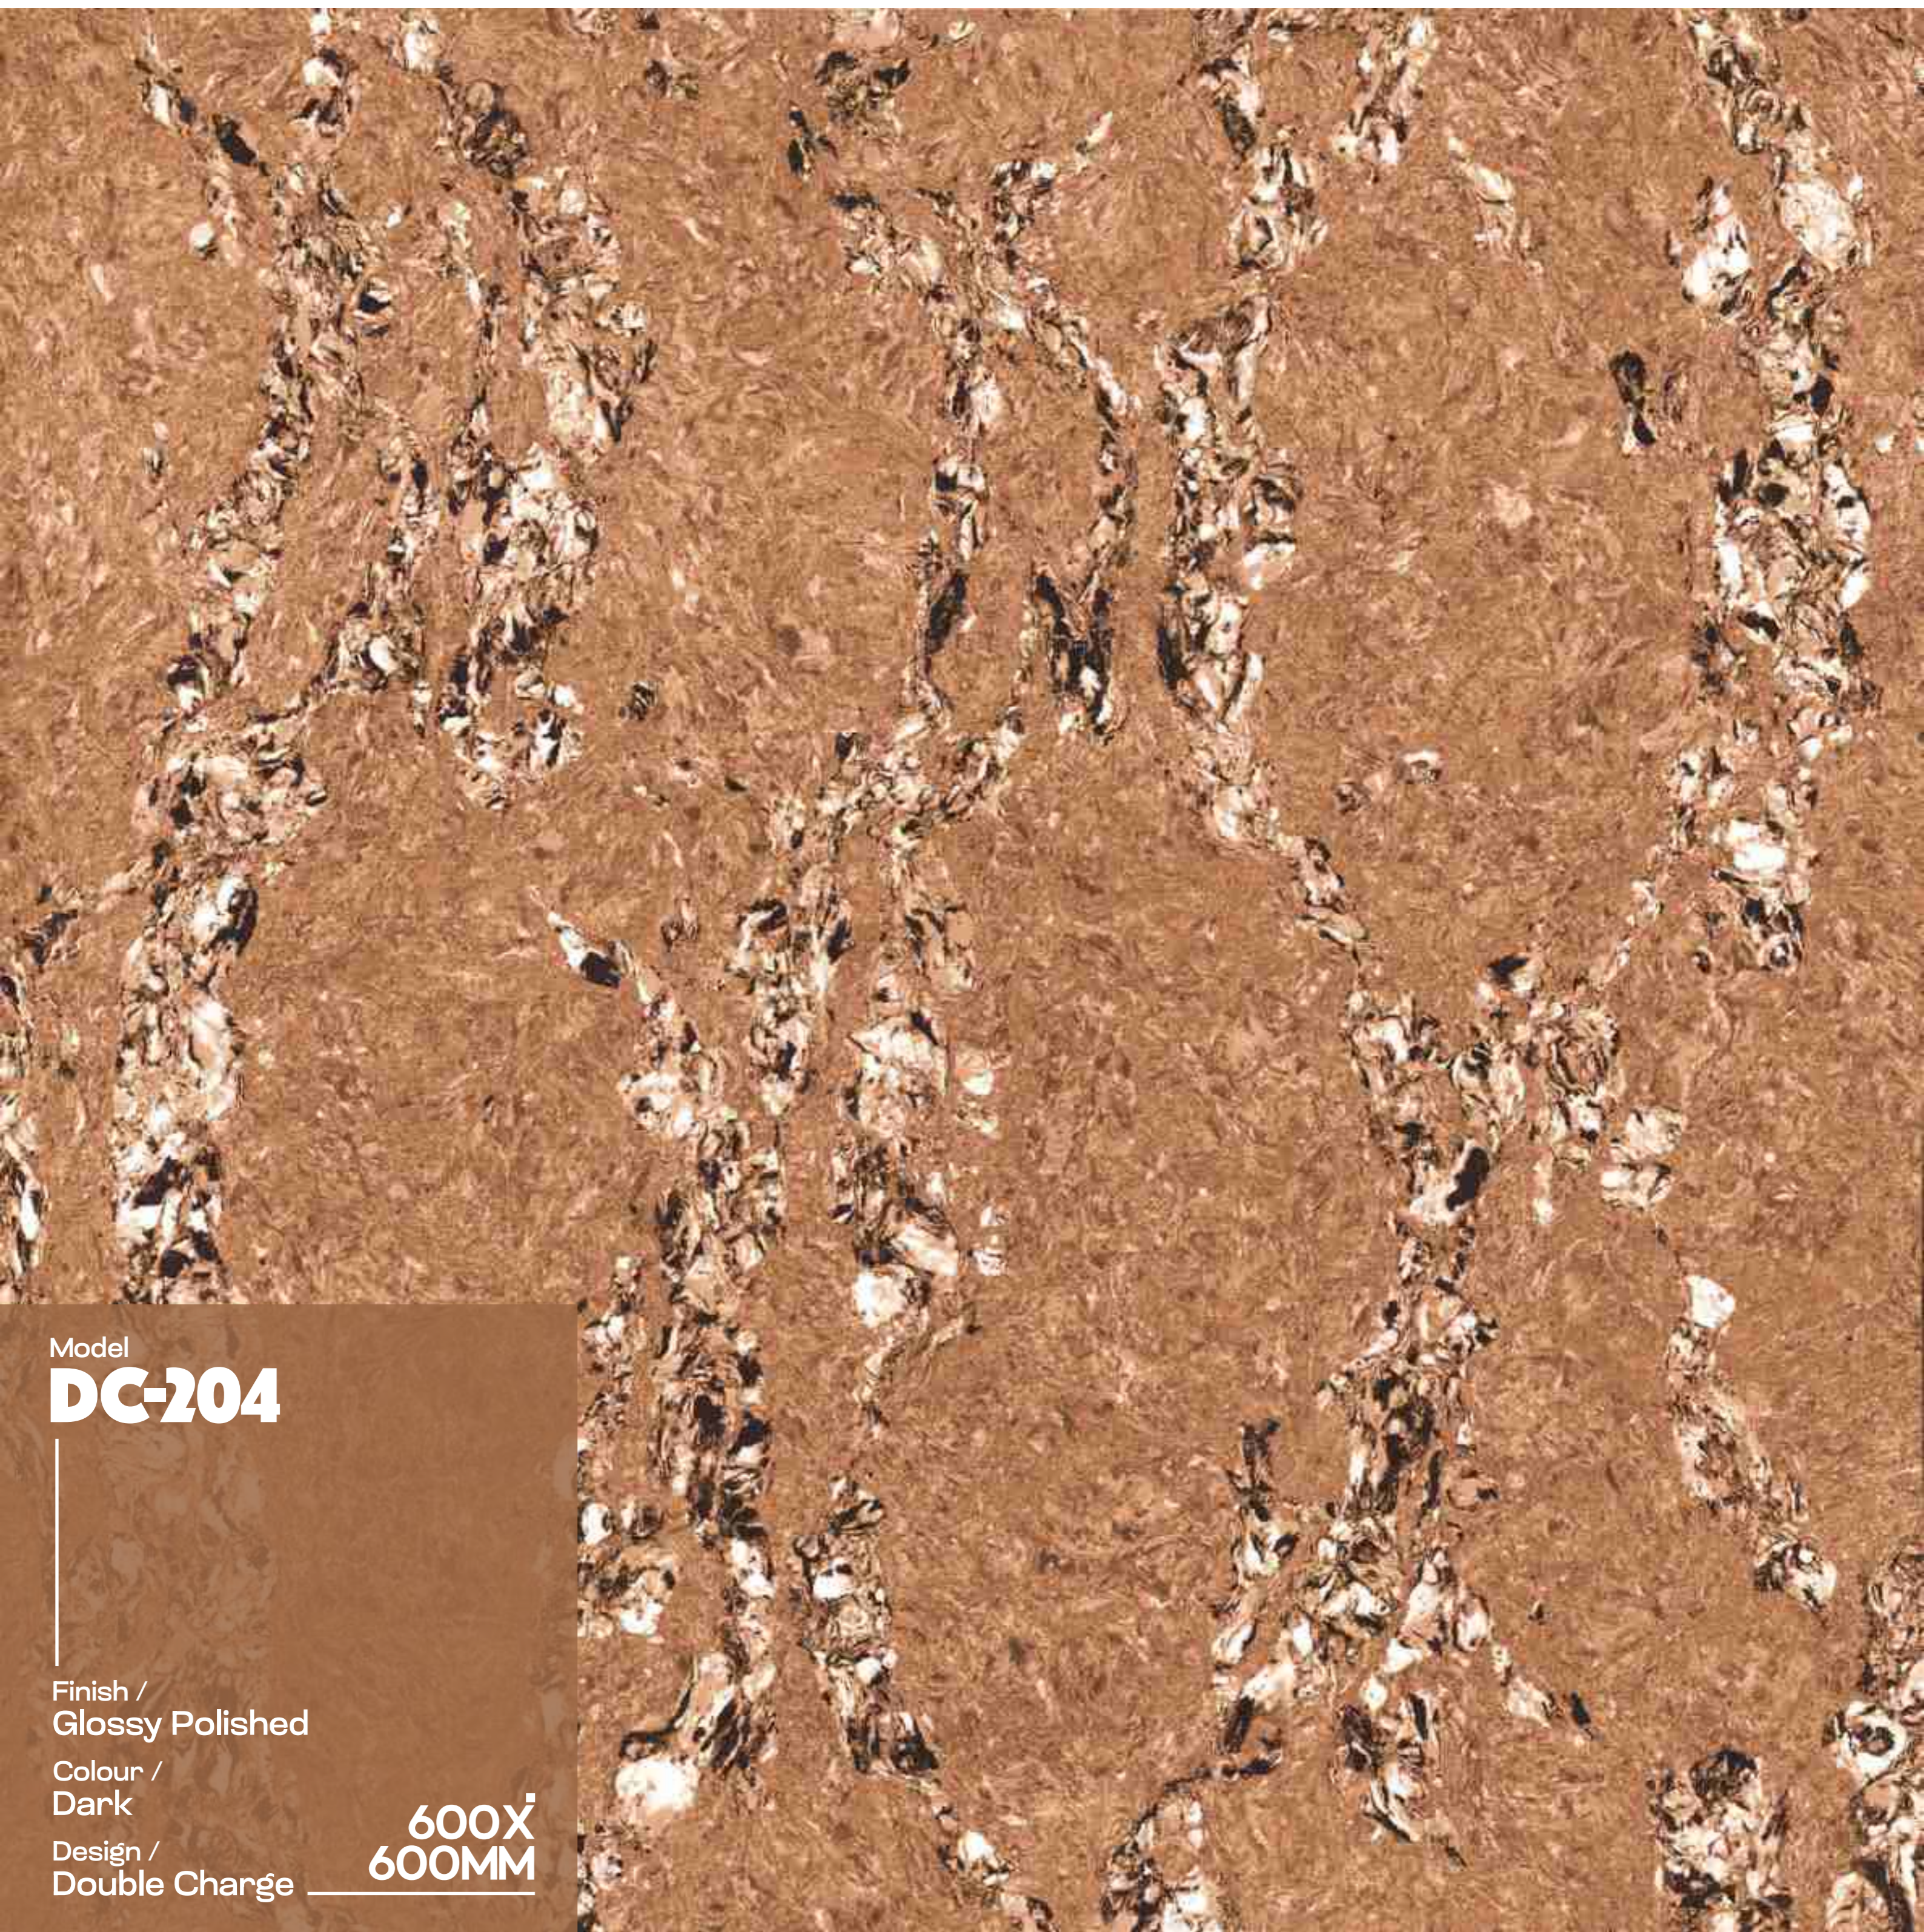

DC DARK

DARK EMULATION DRAMA

Model

DC-204

Finish /
Glossy Polished

Colour /
Dark

Design /
Double Charge

600X
600MM