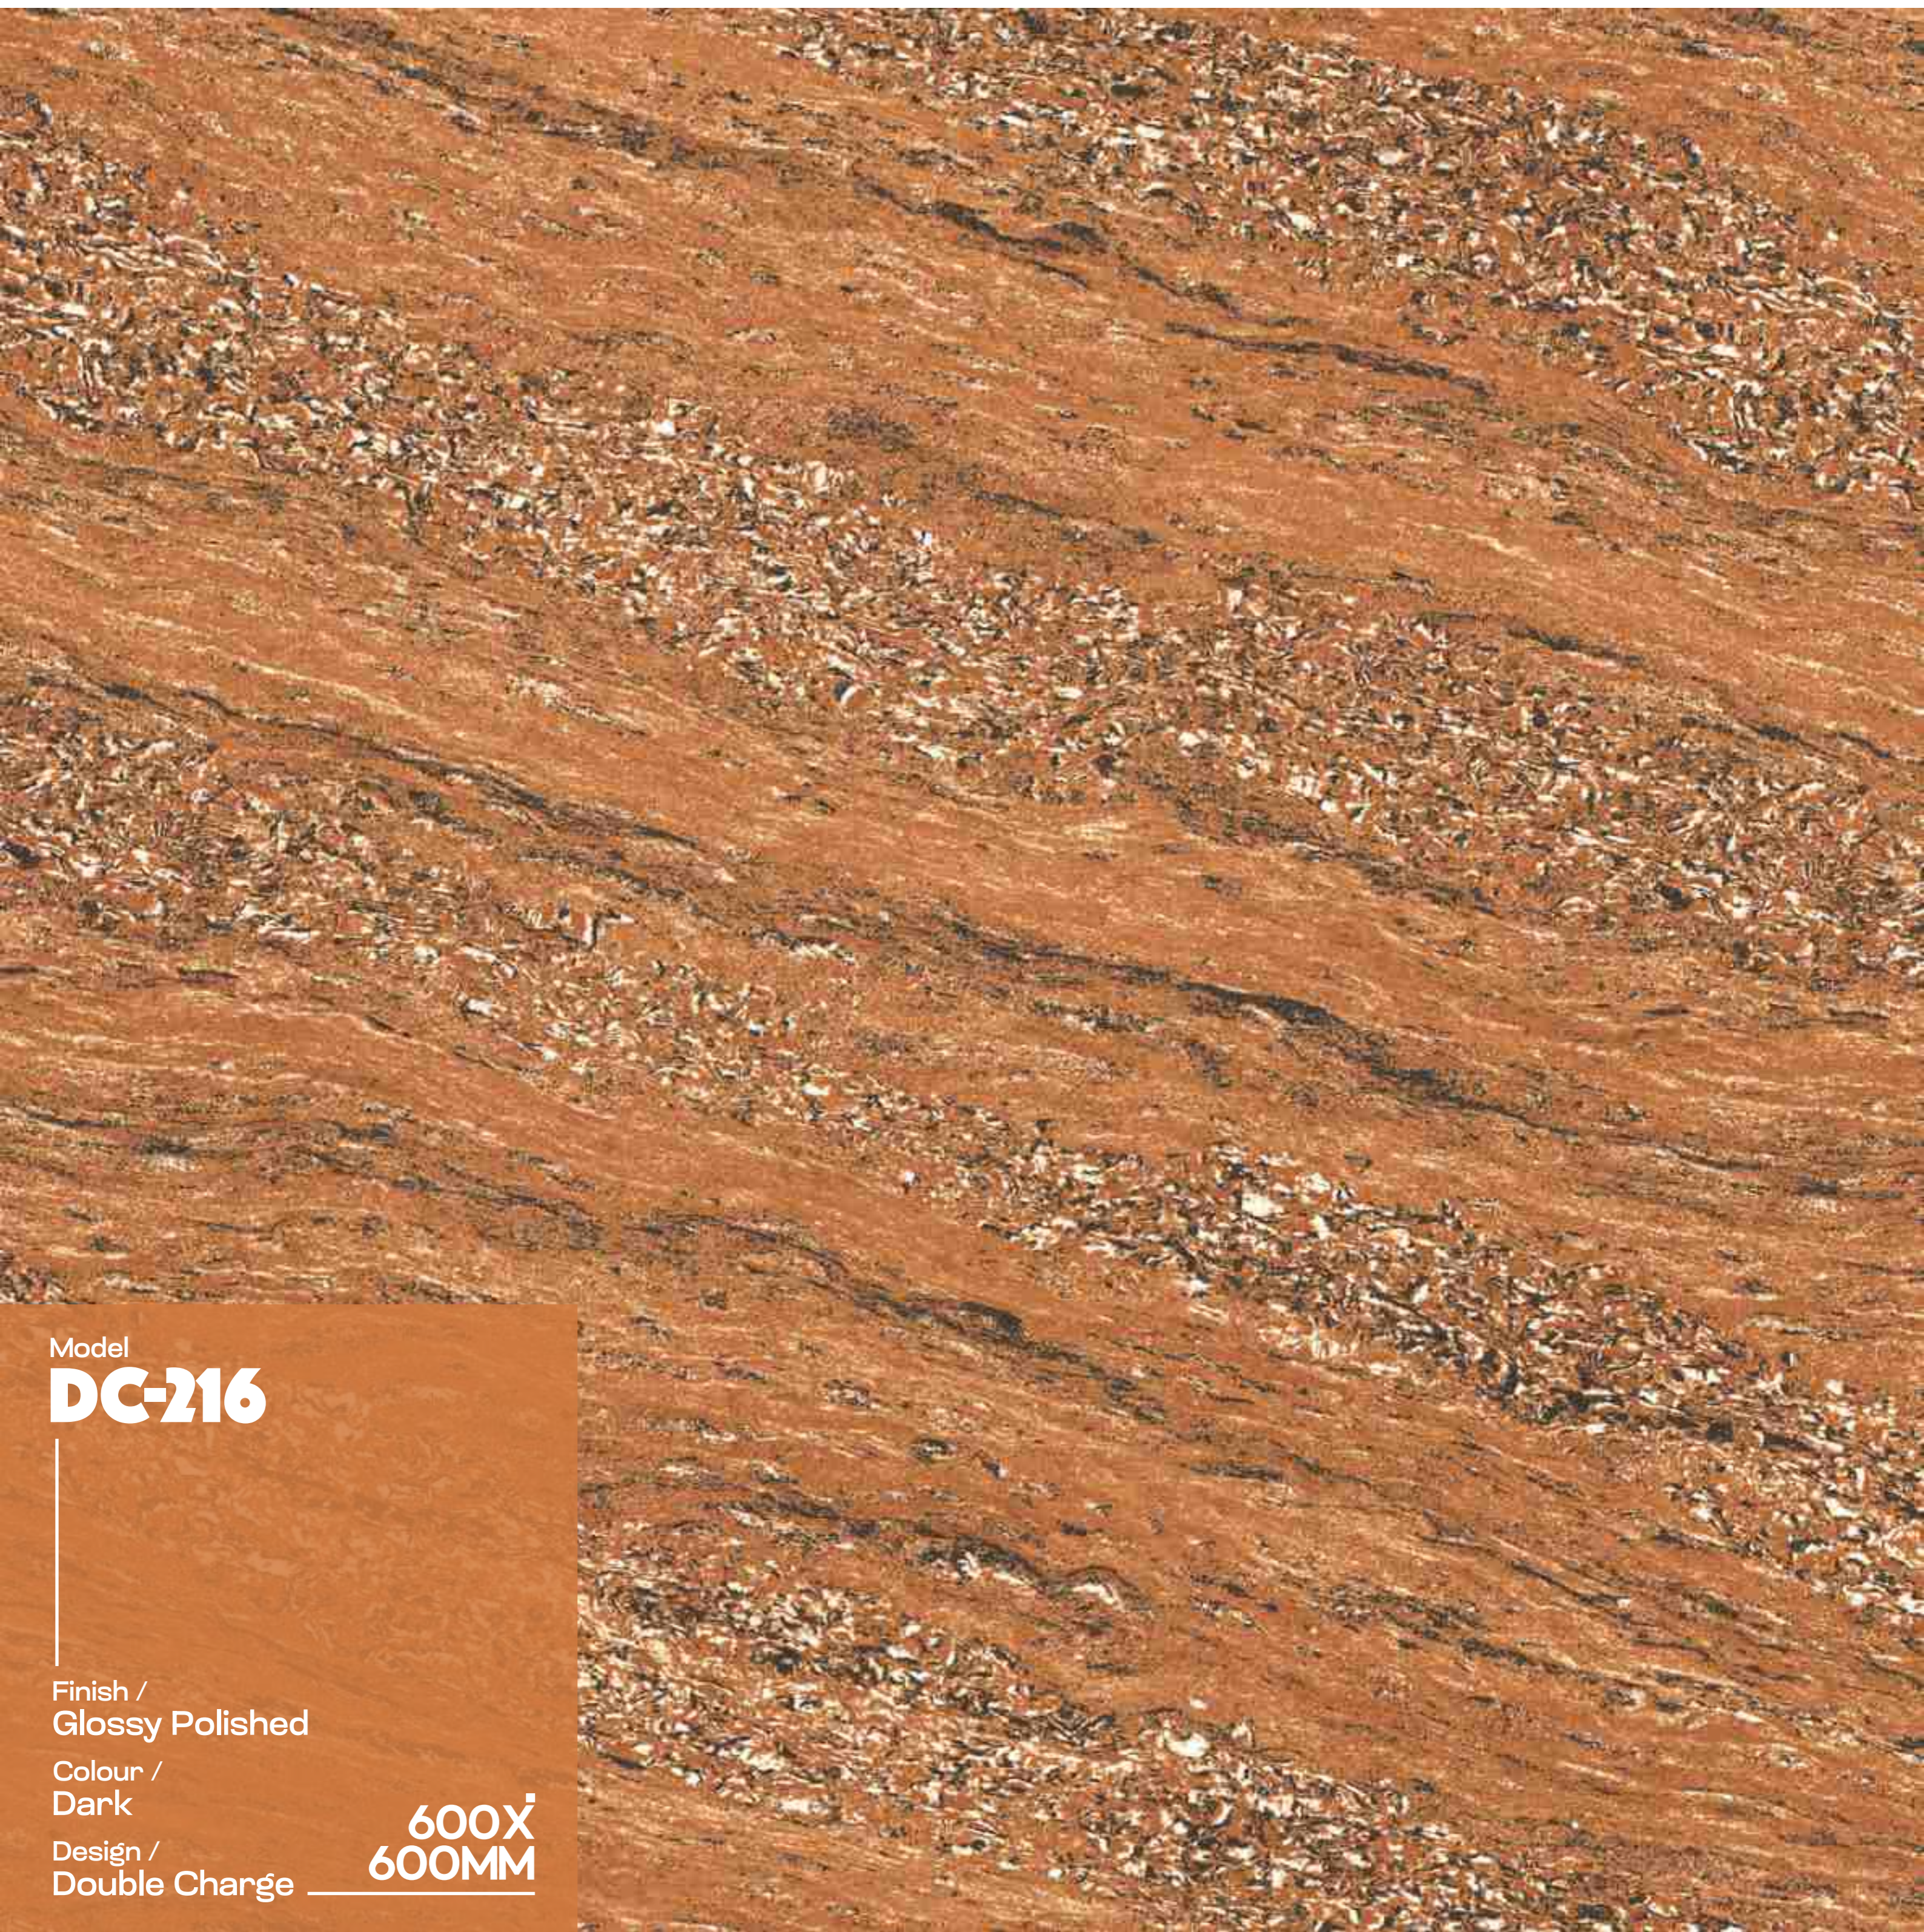

DC DARK

DARK EMULATION DRAMA

Model

DC-216

Finish /
Glossy Polished

Colour /
Dark

Design /
Double Charge

600X
600MM