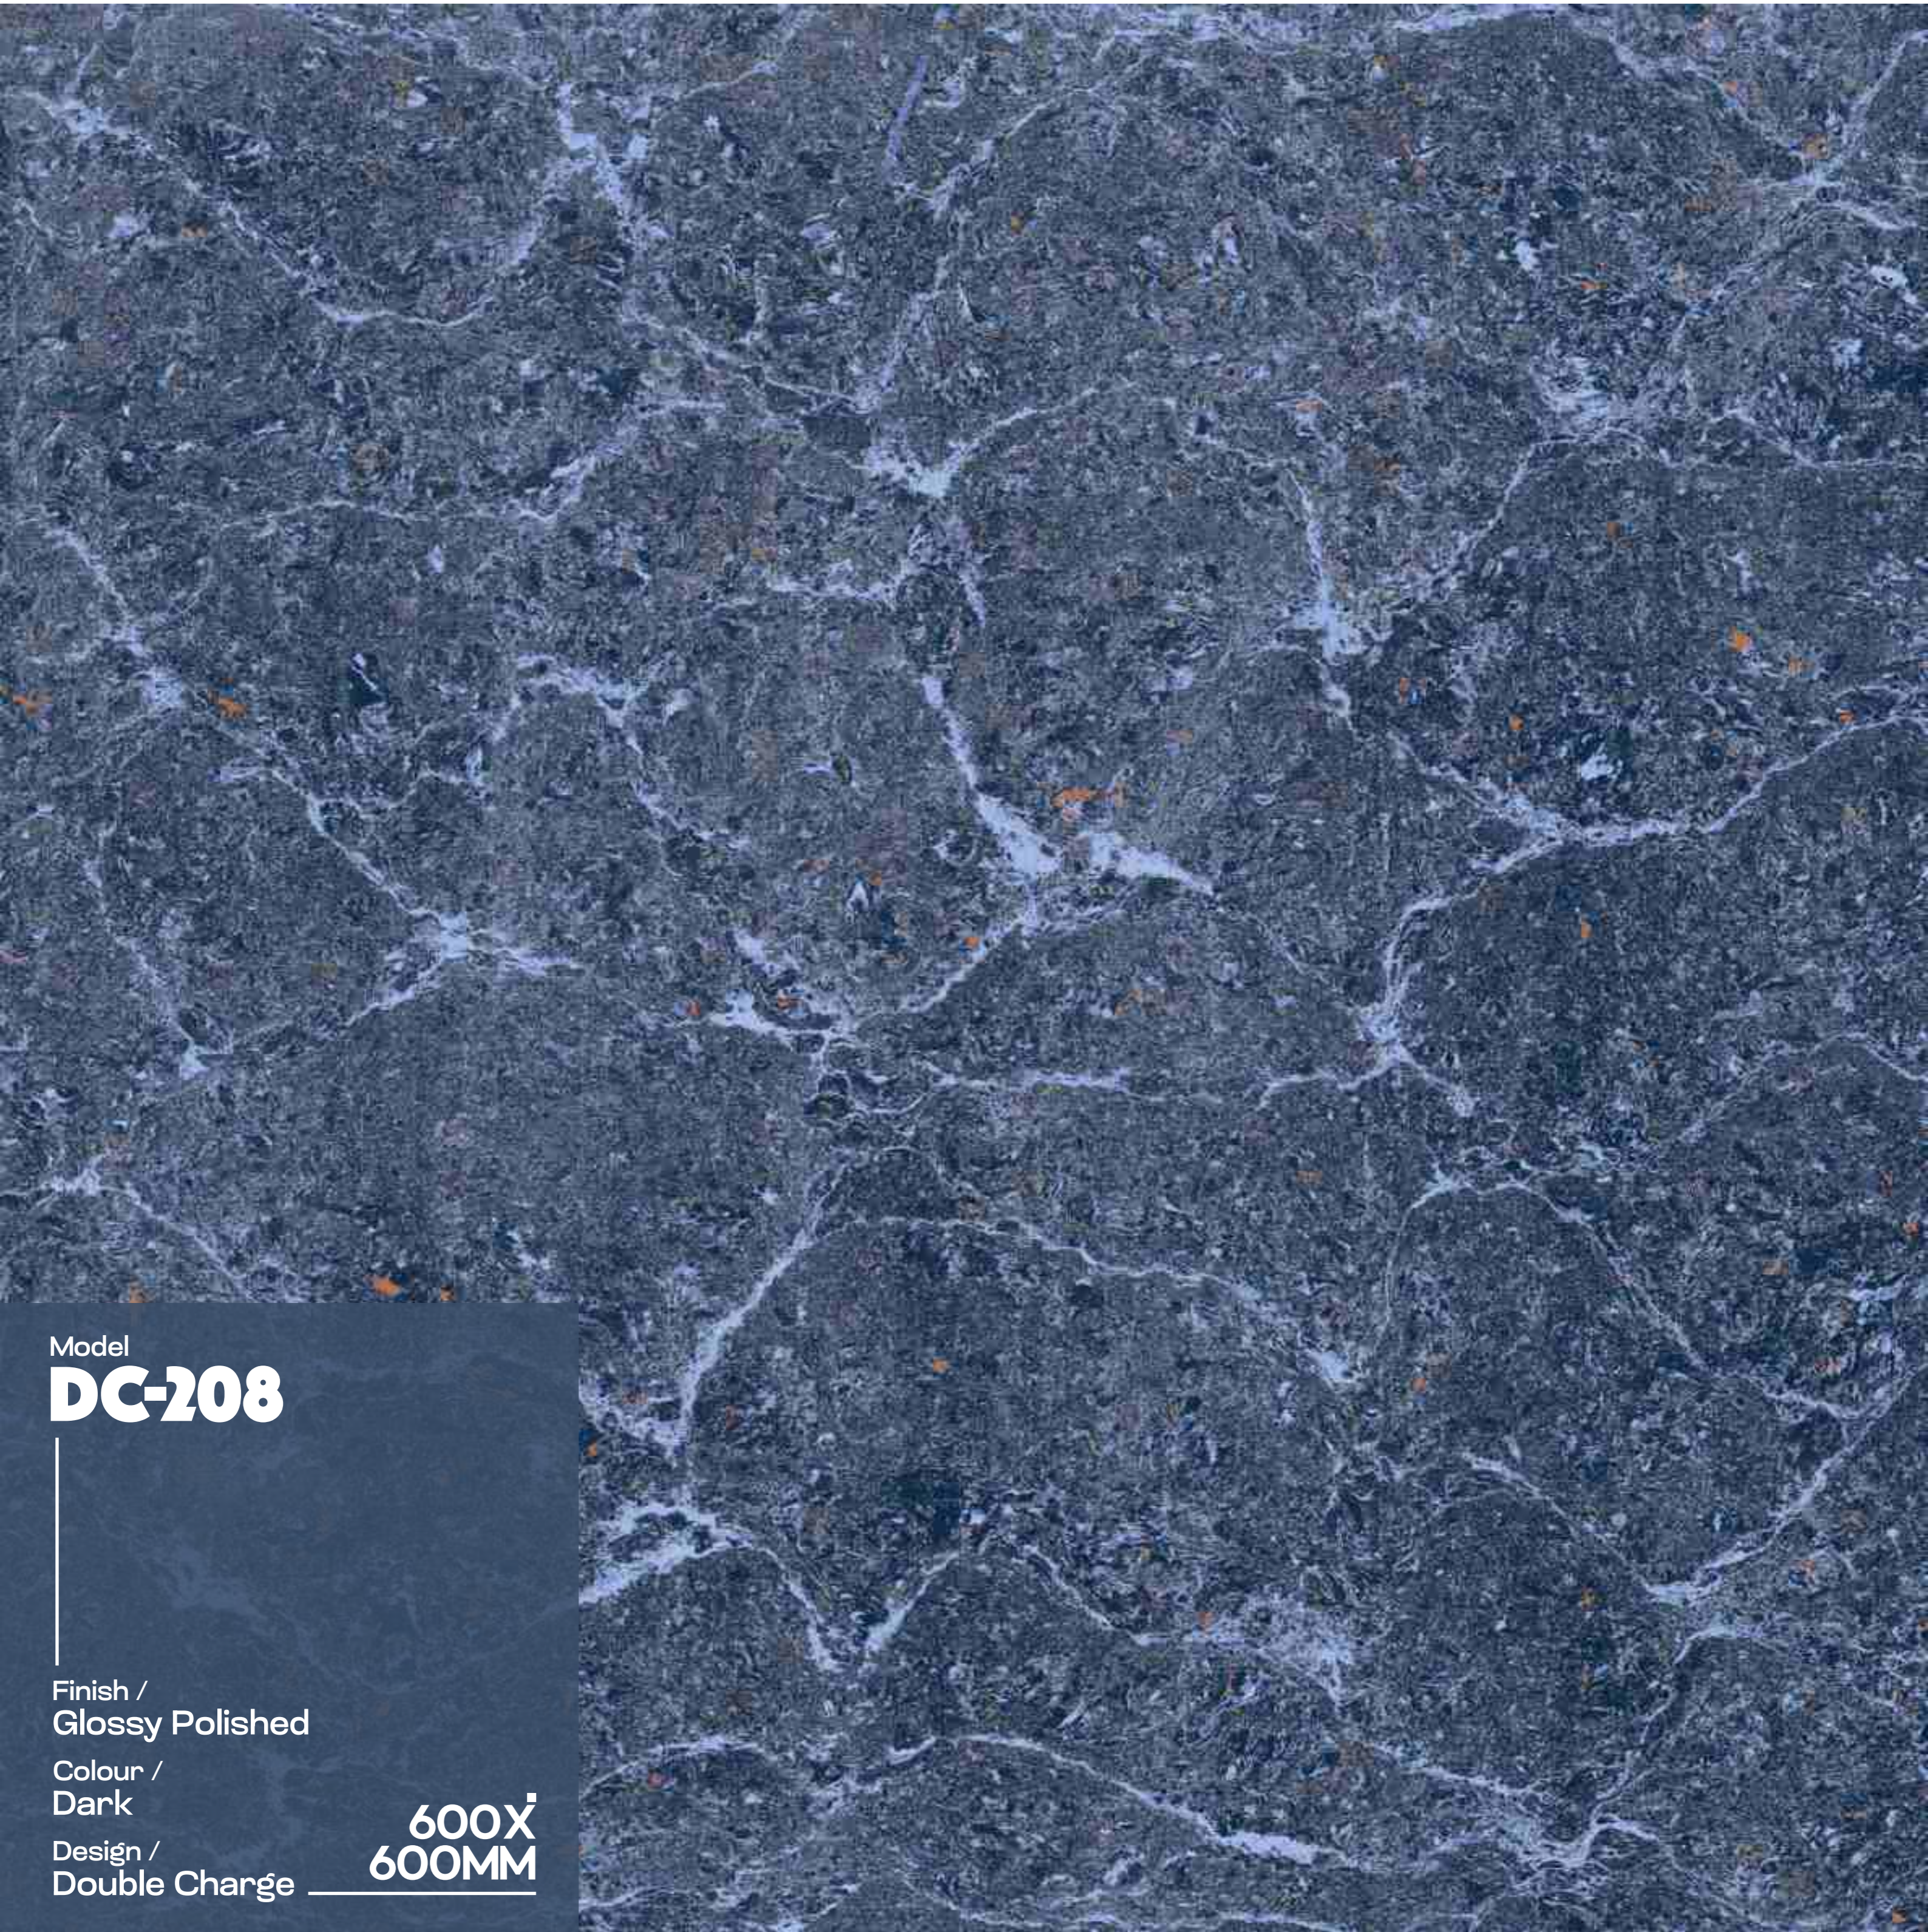

DC DARK

DARK EMULATION DRAMA

Model

DC-208

Finish /
Glossy Polished

Colour /
Dark

Design /
Double Charge

**600X
600MM**